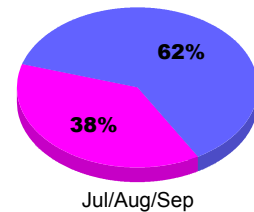

**Membership Results
2012-2013**

**Membership
2011-2012**

Month	Net Memb Goal	Actual New Memb	Actual Dropped Memb	Gain/Loss of Memb	Gain/Loss of Memb
Jul/Aug/Sep		79	-98	-19	56
Totals		79	-98	-19	56

Membership Results 2012-2013

Goal, New, Dropped, Gain/Loss

Comparison of Membership Gain/Loss

Current Year Compared to the Previous Year

Gender Comparison 2012-2013

Male Female