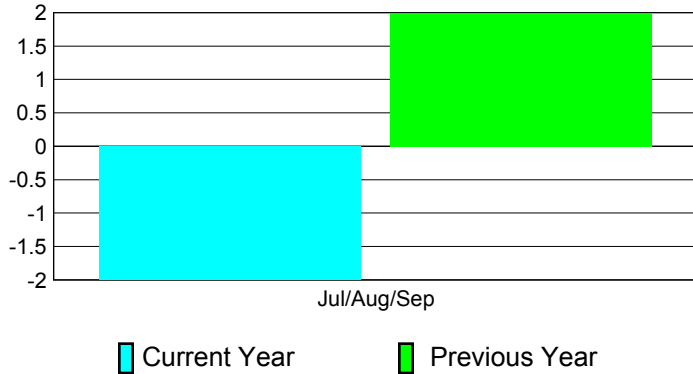

2012-2013 GMT Reports for District (or Undistricted) **District 307 A2**

GMT: **EDDY WIDJANARKO**

Location: **INDONESIA**

GMT CA: **7**

CLUBS

**Club Results
2012-2013**

**Clubs
2011-2012**

Month	New Club Goal	Actual New Clubs	Actual Dropped Clubs	Gain/Loss of Clubs	Gain/Loss of Clubs
Jul/Aug/Sep		1	-3	-2	2
Totals		1	-3	-2	2

Club Results 2012-2013

Goal, New, Dropped, Gain/Loss

Comparison of Club Gain/Loss

Current Year Compared to the Previous Year

YTD Status Quo Clubs 2012-2013

Status Quo Clubs Compared to Status Quo Members

MEMBERSHIP