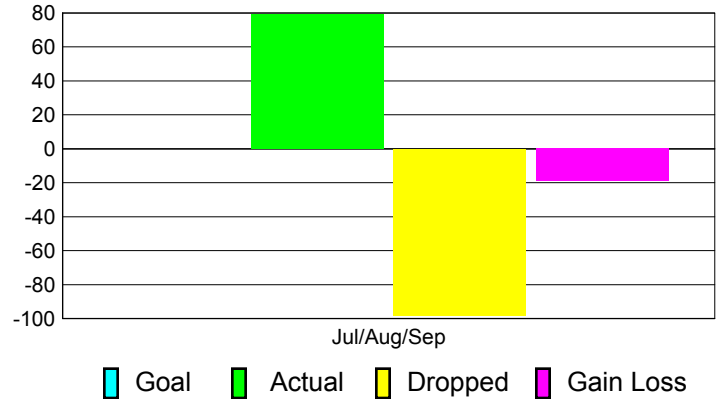

Membership Results 2012-2013

Goal, New, Dropped, Gain/Loss