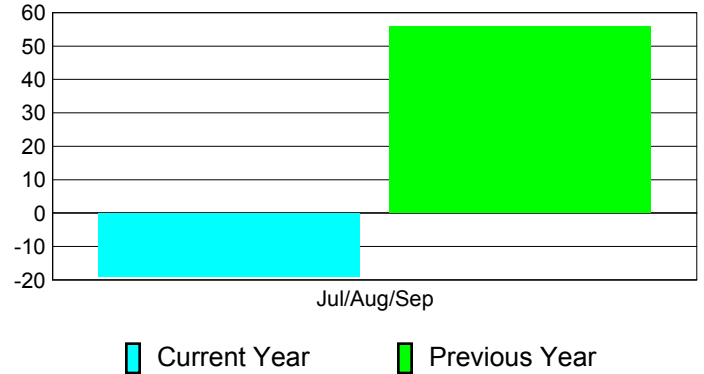

**Membership Results
2012-2013**

**Membership
2011-2012**

Month	Net Memb Goal	Actual New Memb	Actual Dropped Memb	Gain/Loss of Memb	Gain/Loss of Memb
Jul/Aug/Sep		79	-98	-19	56
Totals		79	-98	-19	56

Membership Results 2012-2013

Goal, New, Dropped, Gain/Loss

Comparison of Membership Gain/Loss

Current Year Compared to the Previous Year

Gender Comparison 2012-2013

Male Female