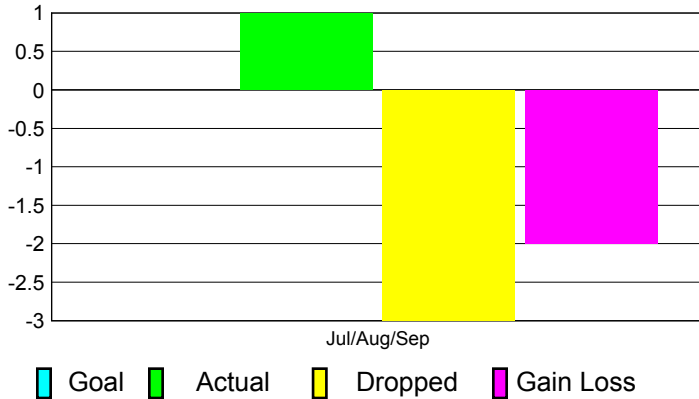

2012-2013 GMT Reports for District (or Undistricted) **District 307 A2**

GMT: **EDDY WIDJANARKO**

Location: **INDONESIA**

GMT CA: **7**

CLUBS

**Club Results
2012-2013**

**Clubs
2011-2012**

Month	New Club Goal	Actual New Clubs	Actual Dropped Clubs	Gain/Loss of Clubs	Gain/Loss of Clubs
Jul/Aug/Sep		1	-3	-2	2
Totals		1	-3	-2	2

Club Results 2012-2013

Goal, New, Dropped, Gain/Loss

Comparison of Club Gain/Loss

Current Year Compared to the Previous Year

YTD Status Quo Clubs 2012-2013

Status Quo Clubs Compared to Status Quo Members

MEMBERSHIP

**Membership Results
2012-2013**

**Membership
2011-2012**

Month	Net Memb Goal	Actual New Memb	Actual Dropped Memb	Gain/Loss of Memb	Gain/Loss of Memb
Jul/Aug/Sep		79	-98	-19	56
Totals		79	-98	-19	56

Membership Results 2012-2013